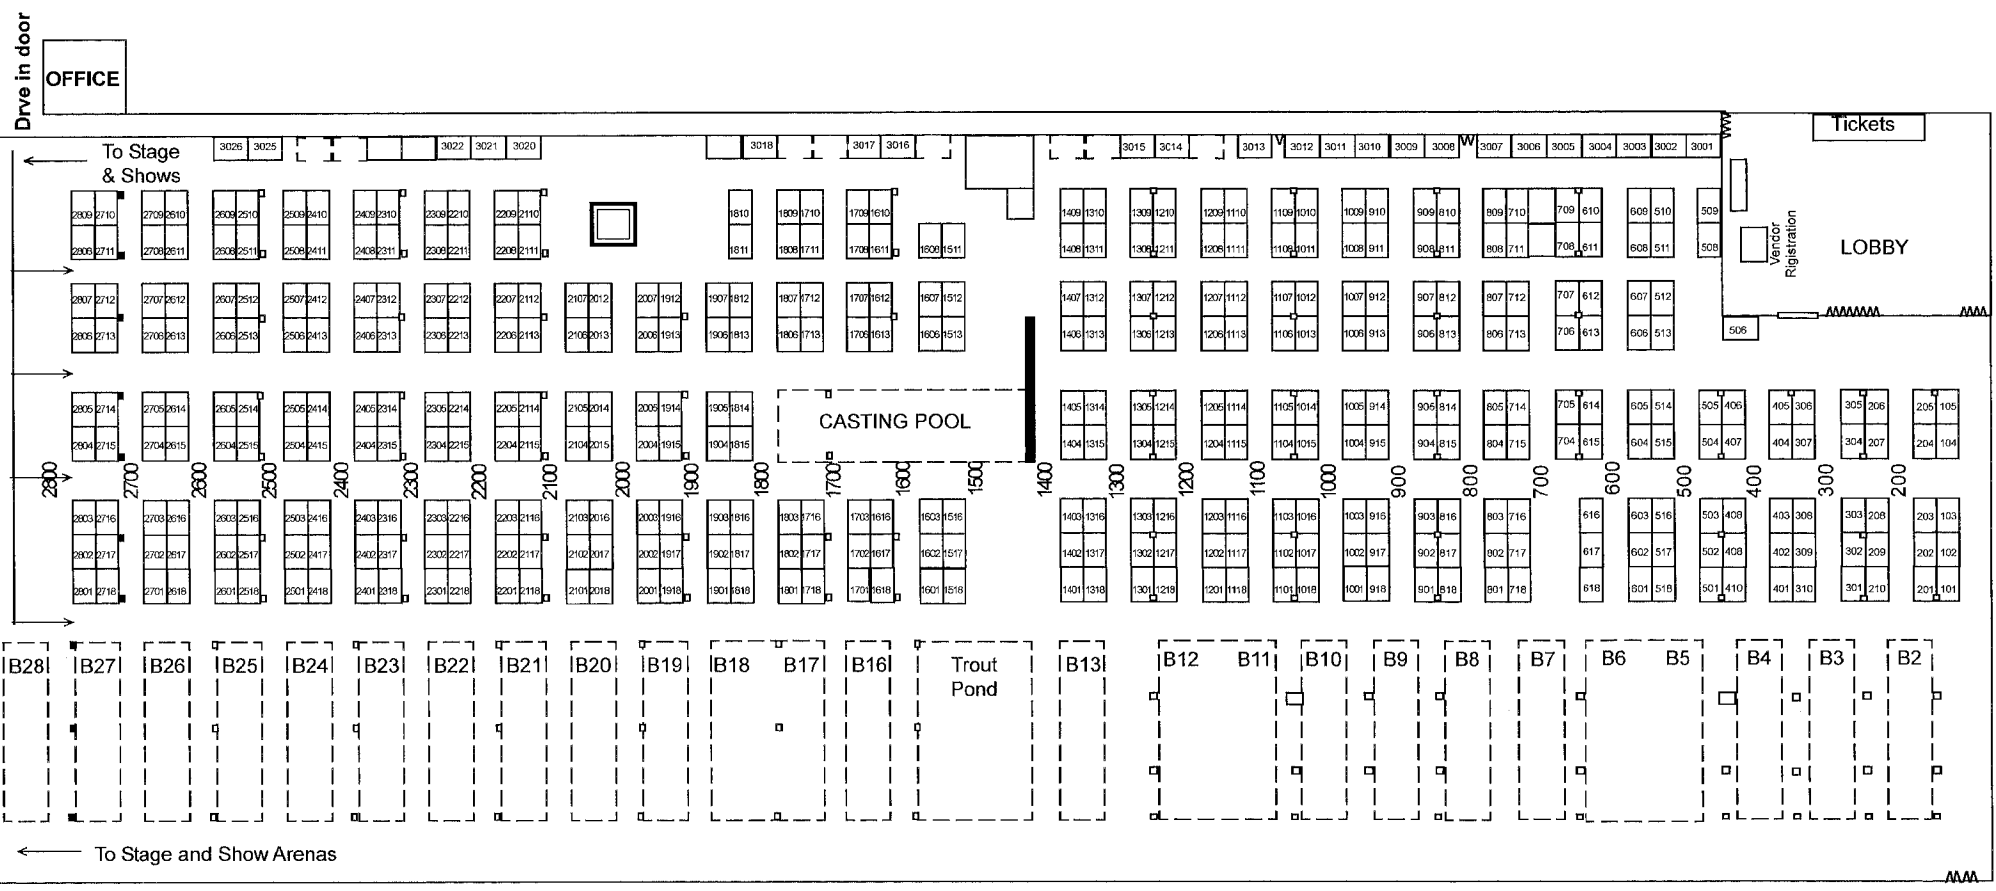

## Reading, Pennsylvania

All booths: 12' by 8'  
Bulk spaces 16' by 60'